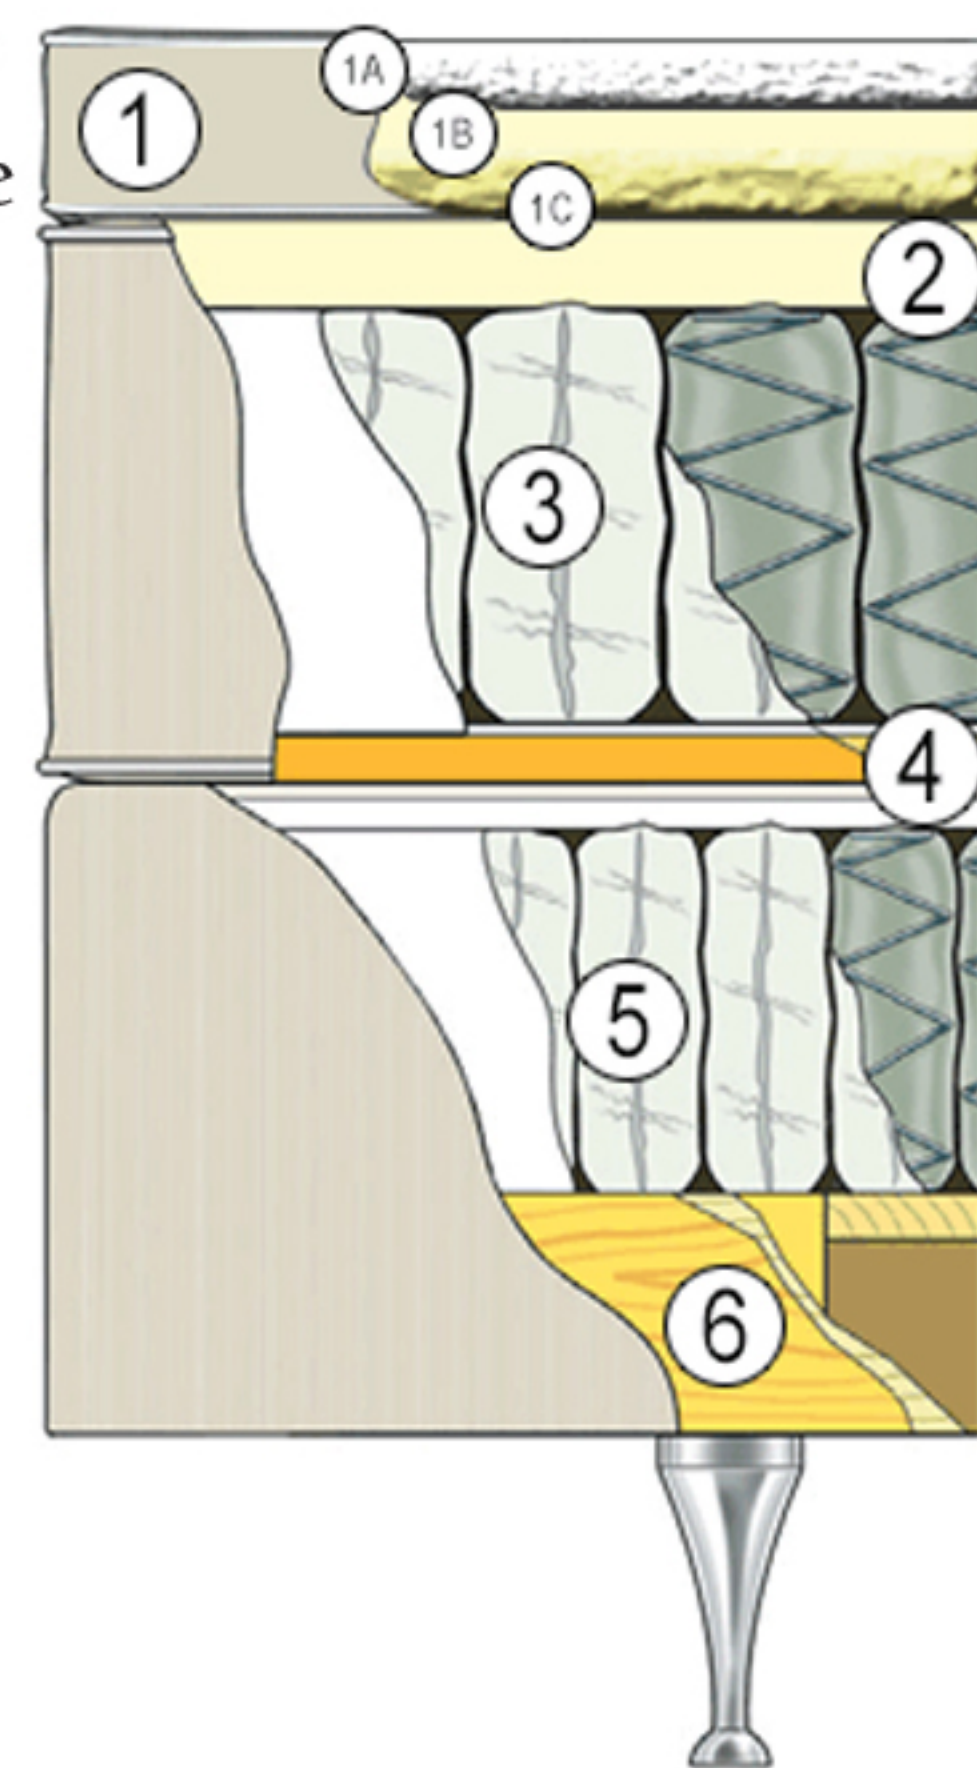

Good days start at night

Kornö is our regular continental bed with separate base and mattress system. With extra long spring depth, a wonderful feeling of weightlessness is created.

The bed is also equipped with our Patent Pending pressure-relieving bottom segment under the mattress pocket spring system, which is the key to Carpe Diem's comfort excellence.

The bed was designed to be as beautiful to behold as it is pleasant to sleep in. In other words, when you choose a Kornö you will receive a beautiful and comfortable piece of furniture that defines the bedroom.

KORNÖ »Continental«

The Exclusive is a stretch surfaced, pliable top mattress with a soft cotton-filled summer side and certified New Zealand wool-filled winter side. Year round luxury. Height 9 cm. (3.5")

CROSS-SECTION

1. Exclusive top mattress with one side filled with certified New Zealand wool and the other with soft cotton.
 - 1a. Soft cotton
 - 1b. Latex
 - 1c. Certified New Zealand wool
2. Natural latex
3. Transverse pocket spring system 13 cm (5.1")
4. Patent Pending bottom segment
5. Heat treated pocket springs 13 cm (5.1")
6. Wooden frame in fine Swedish pine from sustainable forests