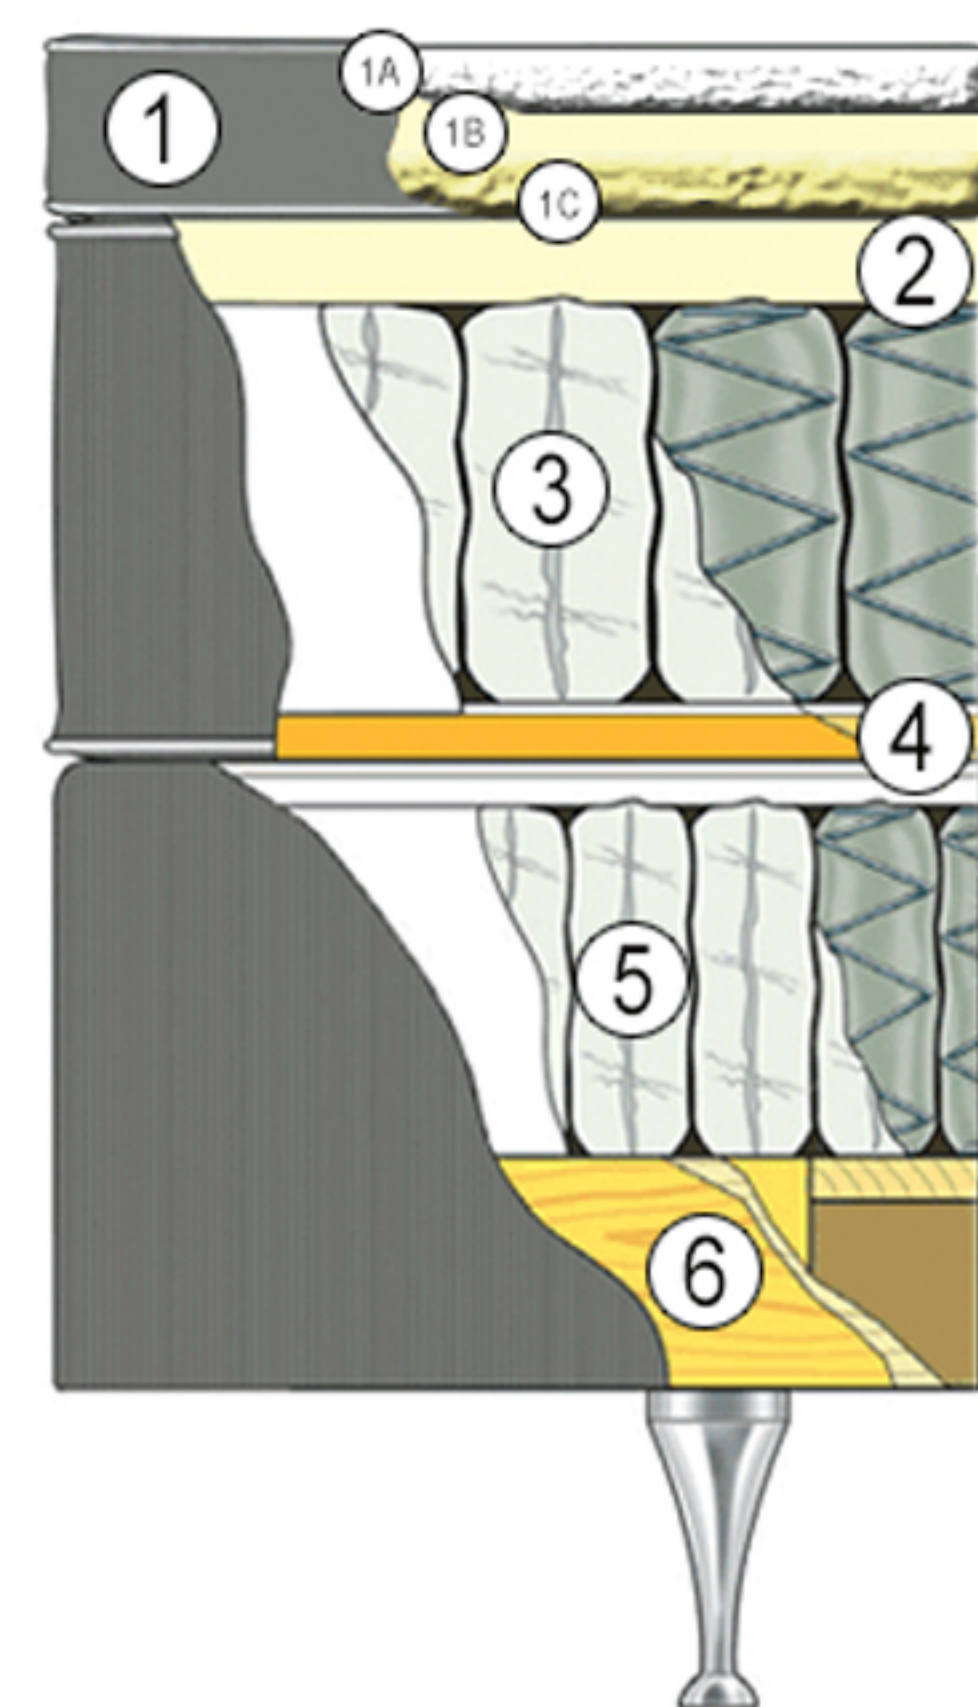

*Good days start at night*

Härmanö is our luxurious continental bed with separate base and mattress. Deep springing creates a wonderful sensation of weightlessness.

Beneath the mattress pocket spring system this bed also features our patented pressure-relieving base, which is the secret behind a truly comfortable bed.

To ensure you sleep just as well all year round, Härmanö has a reversible top mattress with a wool-filled winter side and a cotton-filled summer side.

Härmanö is covered with a durable new fabric in grey and is finished off with our exclusive metal Sail legs.

#### HÄRMANÖ »Continental«

The Exclusive is a stretch surfaced, pliable top mattress with a soft cotton-filled summer side and certified New Zealand wool-filled winter side. Year round luxury. Height 9 cm. (3.5")

#### CROSS-SECTION

1. Exclusive top mattress with one side filled with certified New Zealand wool and the other with soft cotton.
  - 1a. Soft cotton
  - 1b. Latex
  - 1c. Certified New Zealand wool
2. Natural latex
3. Transverse pocket spring system 15 cm (5.9")
4. Patent Pending bottom segment
5. Heat treated pocket springs 13 cm (5.1")
6. Wooden frame in fine Swedish pine from sustainable forests