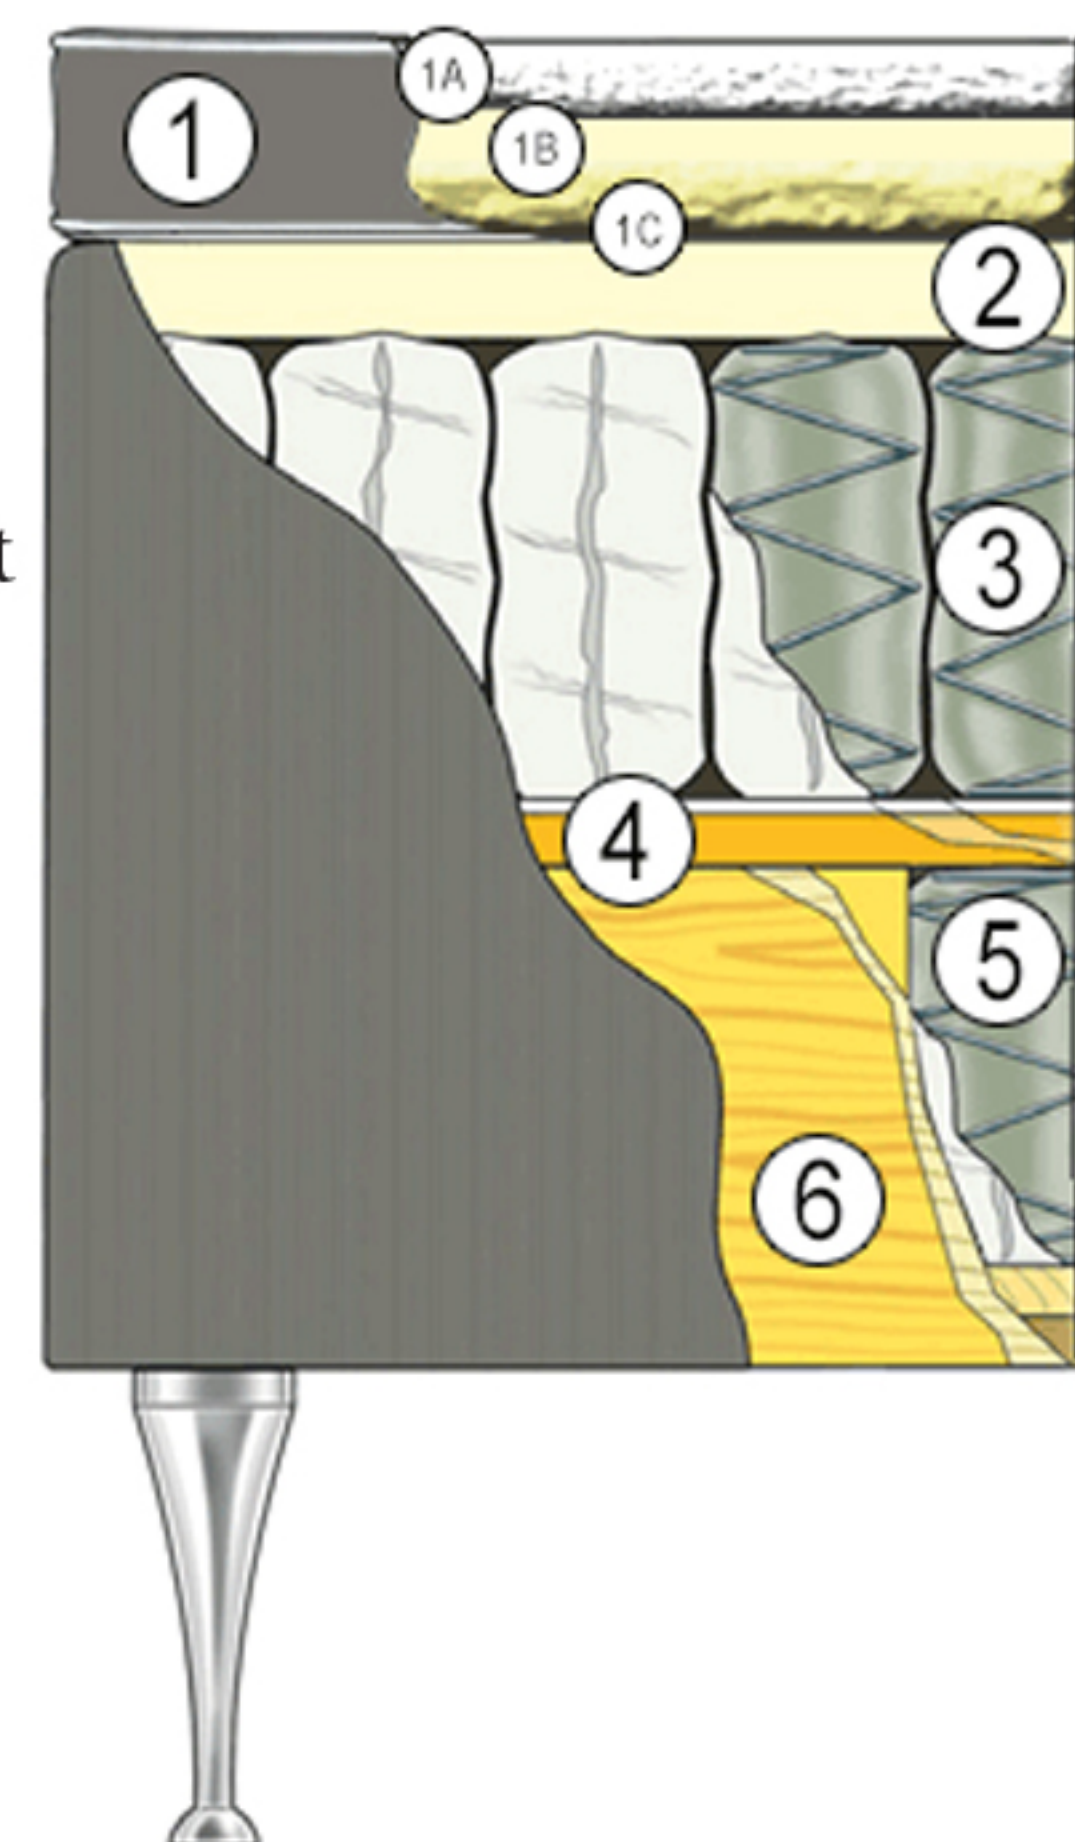

MALÖ

Good days start at night

How ever you lie in a Malö, the mattress forms to your body. A superior pocket spring system set into our Patent Pending segment reads your body contours and movements.

Malö has a particularly high spring system, which gives you the feeling of acceptance into the bed.

Our Exclusive top mattress, with its soft cottonfilled summer side and its certified New Zealand wool-filled winter side, completes the Malö to give you comfort excellence.

MALÖ »Frame bed«

The Exclusive is a stretch surfaced, pliable top mattress with a soft cotton-filled summer side and certified New Zealand wool-filled winter side. Year round luxury. Height 9 cm. (3.5")

CROSS-SECTION

1. Exclusive top mattress with one side filled with certified New Zealand wool and the other with soft cotton.
 - 1a. Soft cotton
 - 1b. Latex
 - 1c. Certified New Zealand wool
2. Natural latex
3. Transverse pocket spring system 15 cm (5.9")
4. Patent Pending bottom segment
5. Heat treated pocket springs 12 cm (4.7")
6. Wooden frame in fine Swedish pine from sustainable forests

Height incl. top mattress: 45 cm (17.7")
Recommended leg height: 17 cm (6.7")