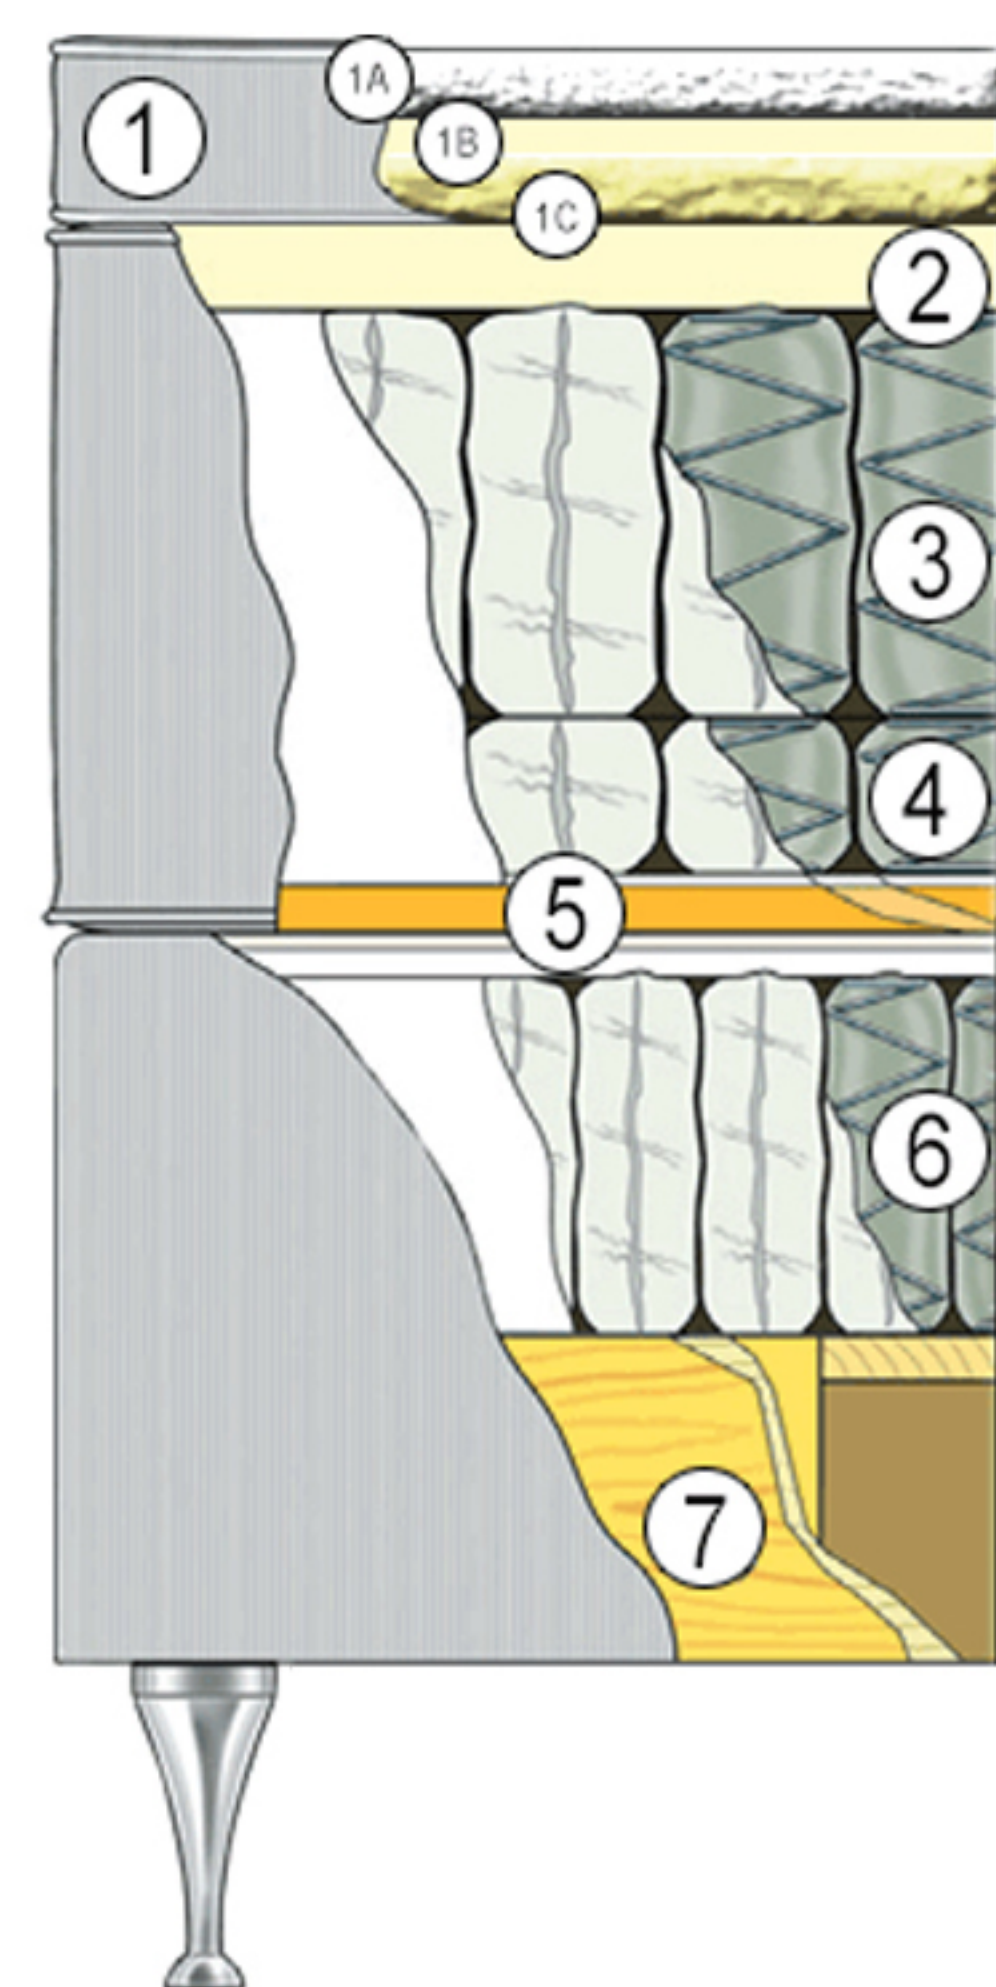

SANDÖ

Good days start at night

Sandö is Carpe Diem's most popular continental mattress set fitted with our Patent Pending segment system for controlled surface rebound. This allows for a proper body weight distribution in plush comfort.

Our Exclusive top mattress is added to enhance de-stressing with one side lined in soft cotton and the other side with certified New Zealand wool.

On turned champagne metal legs and Swedish designer fabrics from Pelle Vävare, Sandö looks stunning in any room.

SANDÖ »Continental«

The Exclusive is a stretch surfaced, pliable top mattress with a soft cotton-filled summer side and certified New Zealand wool-filled winter side. Year round luxury. Height 9 cm. (3.5")

CROSS-SECTION

1. Exclusive top mattress with one side filled with certified New Zealand wool and the other with soft cotton.
 - 1a. Soft cotton
 - 1b. Latex
 - 1c. Certified New Zealand wool
2. Natural latex
3. Transverse pocket spring system 13 cm (5.1")
4. Longitudinal X-pocket 5 cm (1.9")
5. Patent pending bottom segment
6. Heat treated pocket springs 13 cm (5.1")
7. Wooden frame in fine Swedish pine from sustainable forests