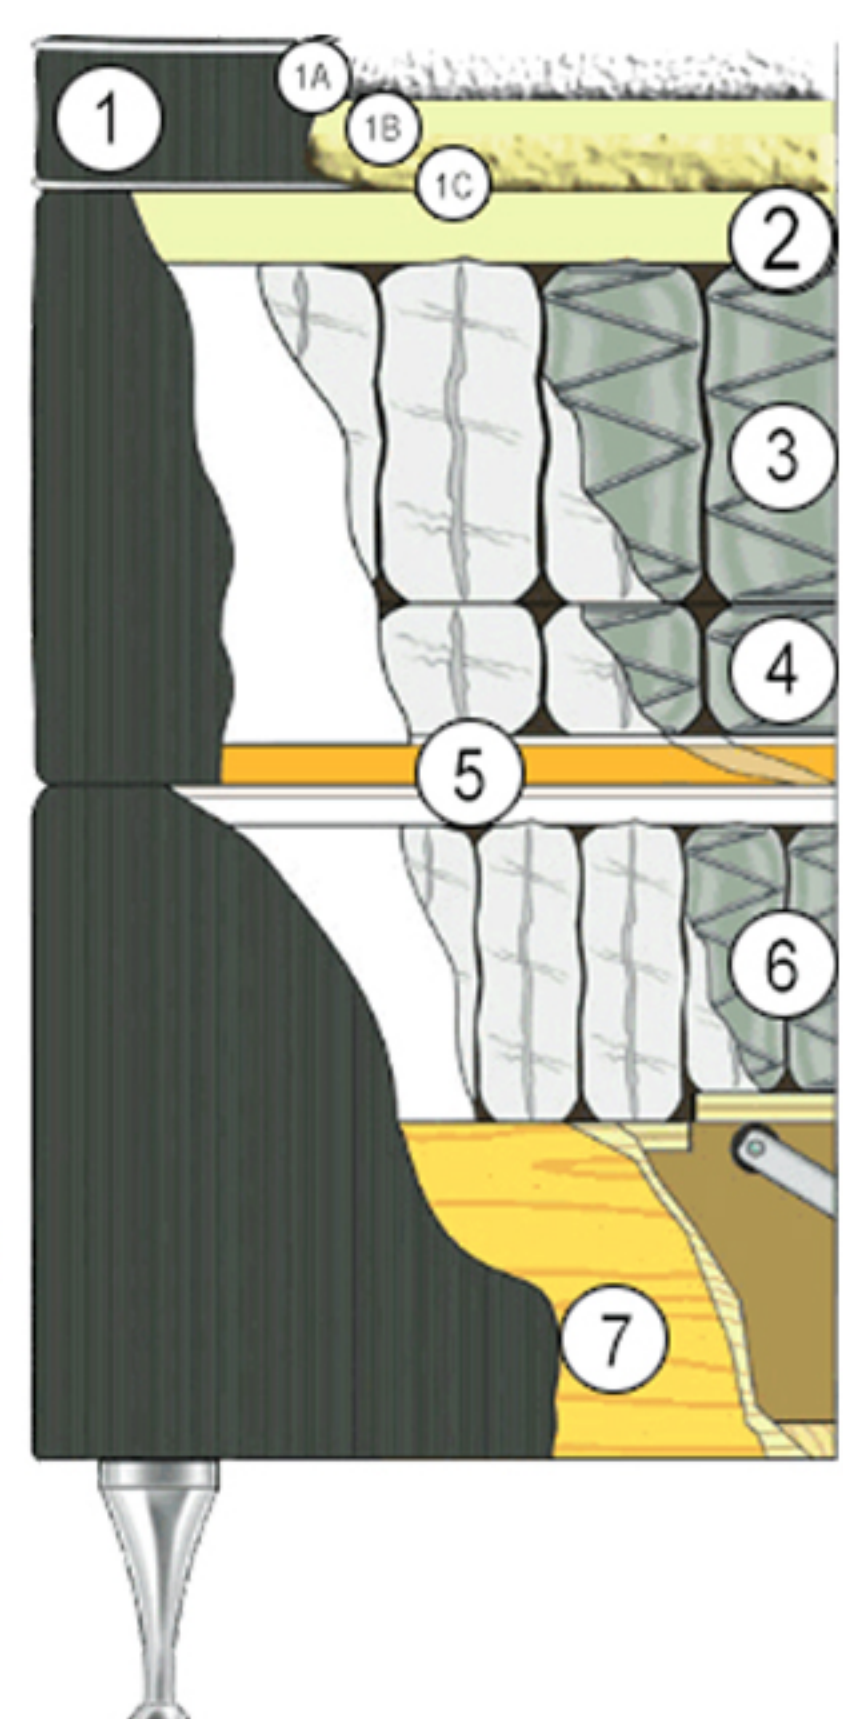

SKAFTÖ

Good days start at night

Exquisitely designed with unparalleled comfort. Carpe Diem has created the ultimate in mattress comfort with the introduction of mid-body leveling adjusters operated by wireless remote control. Built by hand with personalized firmness levels for both sides of the mattress, the Skaftö allows you to fine tune your position to suit your sleeping habits.

Our Exclusive top mattress soothes your body with one side filled with certified New Zealand wool and the other with soft cotton to keep you comfortable in any season. Innovation, bold contemporary design and deep comfort are all qualities delivered with every investment made in one of the world's most luxurious brands for rejuvenation through superior sleep. Together with our Sail bed legs, Skaftö creates a lovely bedroom setting, with that little extra.

SKAFTÖ »Continental«

The Exclusive is a stretch surfaced, pliable top mattress with a soft cotton-filled summer side and certified New Zealand wool-filled winter side. Year round luxury. Height 9 cm. (3.5")

CROSS-SECTION

1. Exclusive top mattress with one side filled with certified New Zealand wool and the other with soft cotton.
 - 1a. Soft cotton
 - 1b. Latex
 - 1c. Certified New Zealand wool
2. Natural latex
3. Transverse pocket spring system 13 cm (5.1")
4. Longitudinal X-pocket 5 cm (1.9")
5. Patent Pending bottom segment
6. Heat treated pocket springs 13 cm (5.1") with unique mid-body levelling adjusters.
7. Wooden frame in fine Swedish pine from sustainable forests